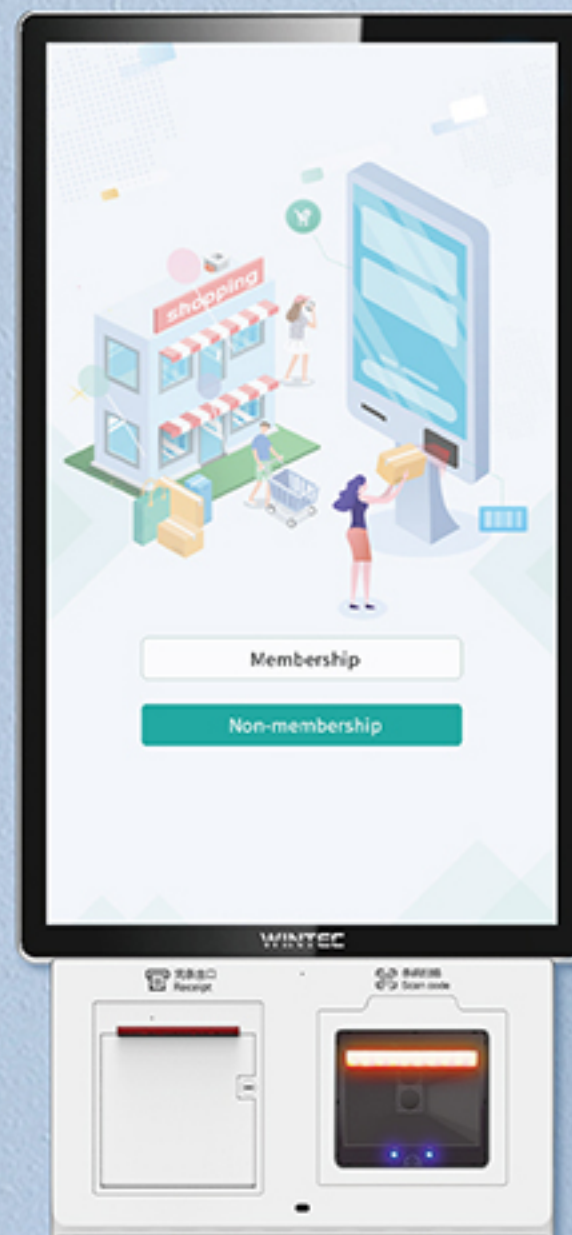

WINTEC

Smart POS, Smarter Retail

Selfpos70

Hospitality

Convenience
Store

Supermarket