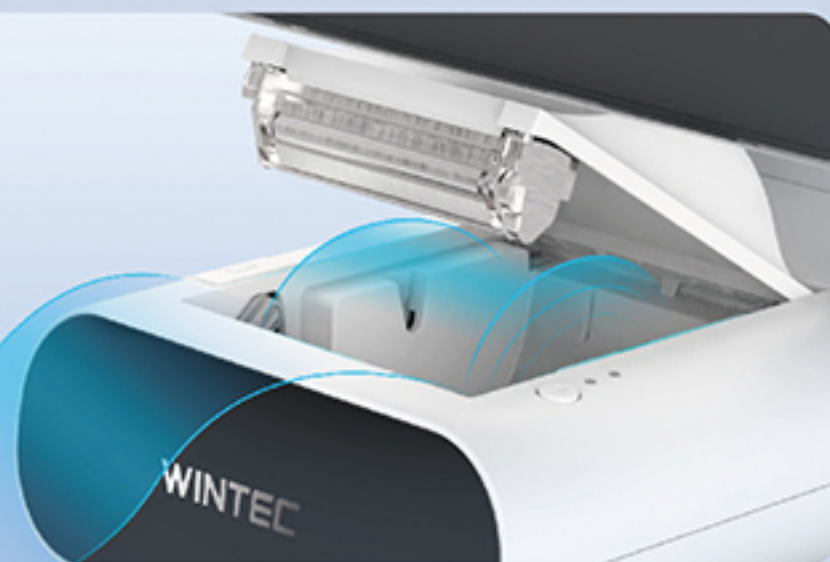

High-performance thermal printer, with auto cutter